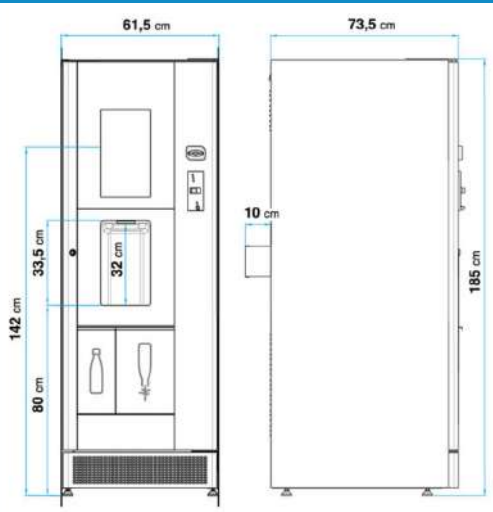

FILTRATION AND SANITIZATION SYSTEMS

- Inlet water filtration with active carbon filter and silver ions 10.000 L Profine Silver Small
- UV-IN Lamp | UV-OUT Lamp
- Programmable automatic rinse
- Automatic sanitization of the bottle washing compartment, periodically and after each wash